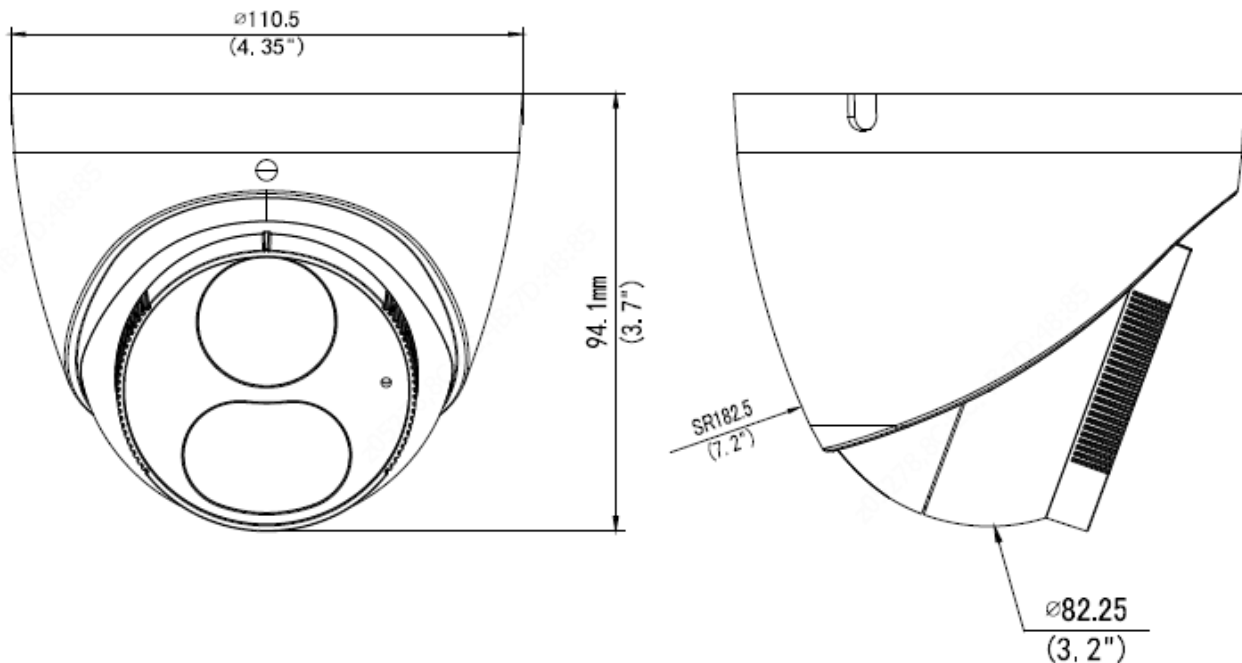

General	
Power	DC 12V±25%, PoE (IEEE 802.3af)
	Power consumption: Max 7.5W
Power Interface	Ø 5.5mm coaxial power plug
Dimensions (Ø x H)	Φ110.5 x 94.1mm (Ø4.4" x 3.7")
Weight	0.44kg (0.97lb)
Material	metal
Working Environment	-30°C ~ 60°C (-22°F ~ 140°F), Humidity: ≤95% RH (non-condensing)
Storage Environment	-30°C ~ 60°C (-22°F ~ 140°F), Humidity: ≤95% RH (non-condensing)
surge protection	4KV
Reset Button	N/A

Dimensions

Accessories

TR-JB03-G-IN

TR-JB07/WM03-G-IN

TR-WM03-D-IN

TR-UM06-E-IN